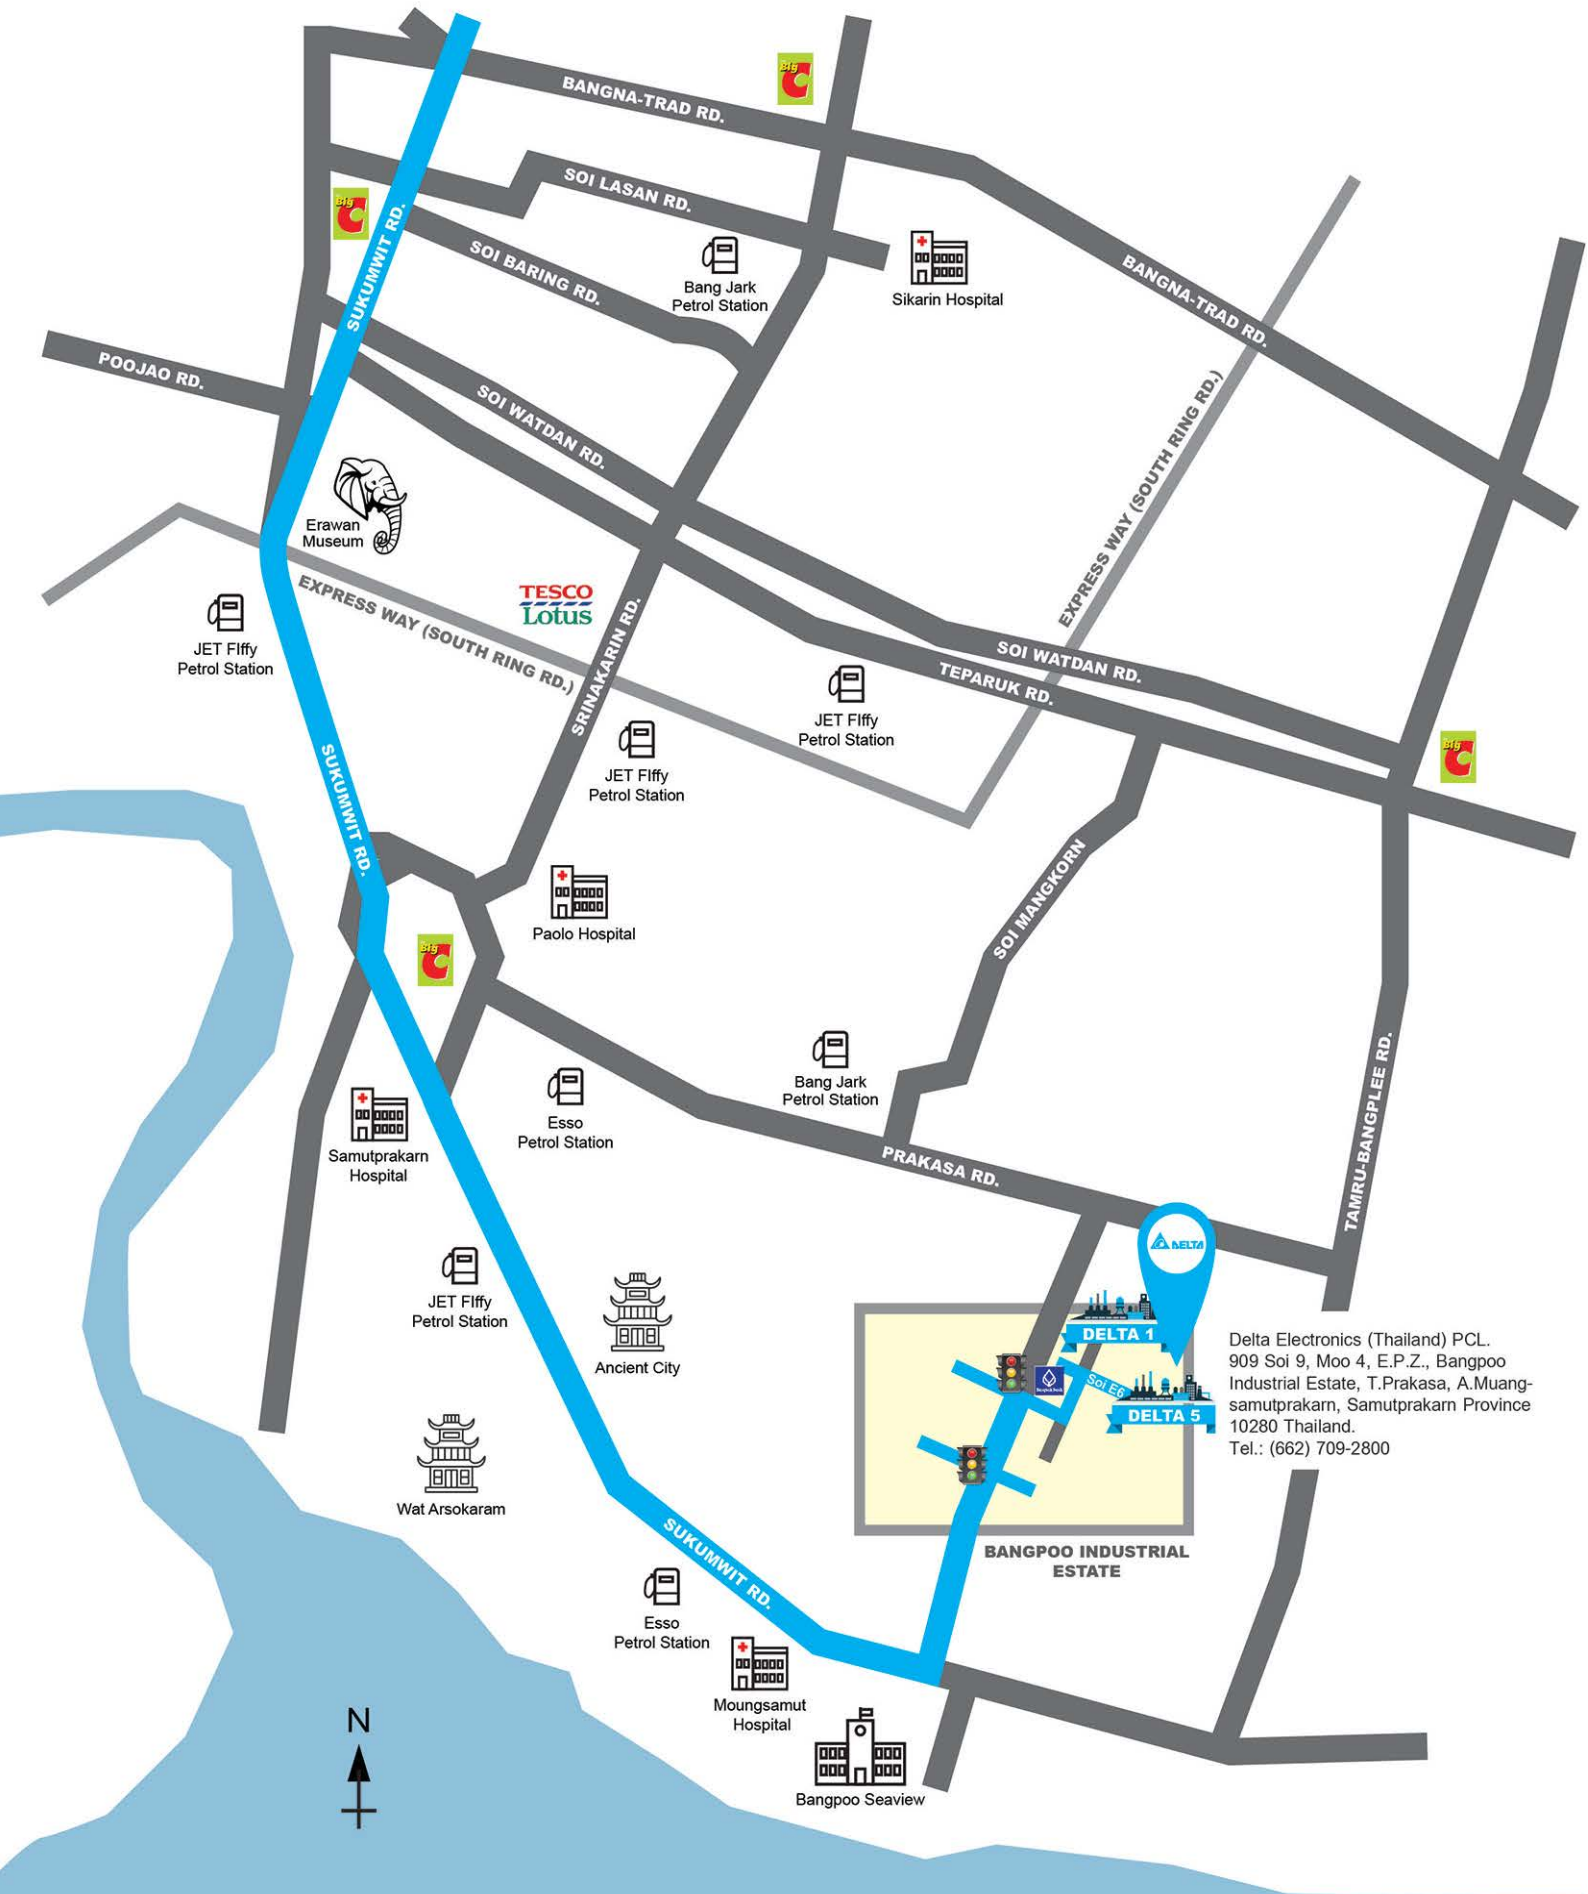

MAP OF MEETING VENUE (BANGPOO PLANT)

Delta Electronics (Thailand) PCL.
909 Soi 9, Moo 4, E.P.Z., Bangpo
Industrial Estate, T.Prakasa, A.Muang-
samutprakarn, Samutprakarn Province
10280 Thailand.
Tel.: (662) 709-2800